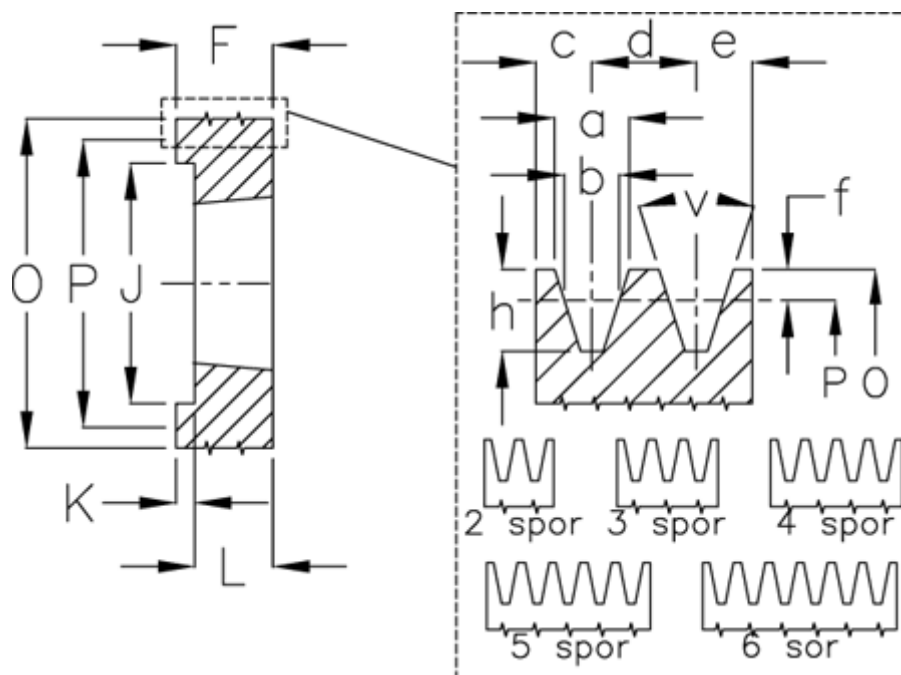

Article number: 604110007503

Description: V-belt pulley SPA 75/3 TL1108

## Measures

a	= 12,7	For bush	= 1108	P	= 75
b	= 11	h	= 13,8	Type	= SPA
Bush $\zeta$ max	= 28	J	= 44.0	v	= 34 grader
c	= 10	K	= 28		
d	= 15	L	= 22		
e	= 10	m	= -		
f	= 2,8	Number of ribs	= 3		
F	= 20	O	= 80,5		